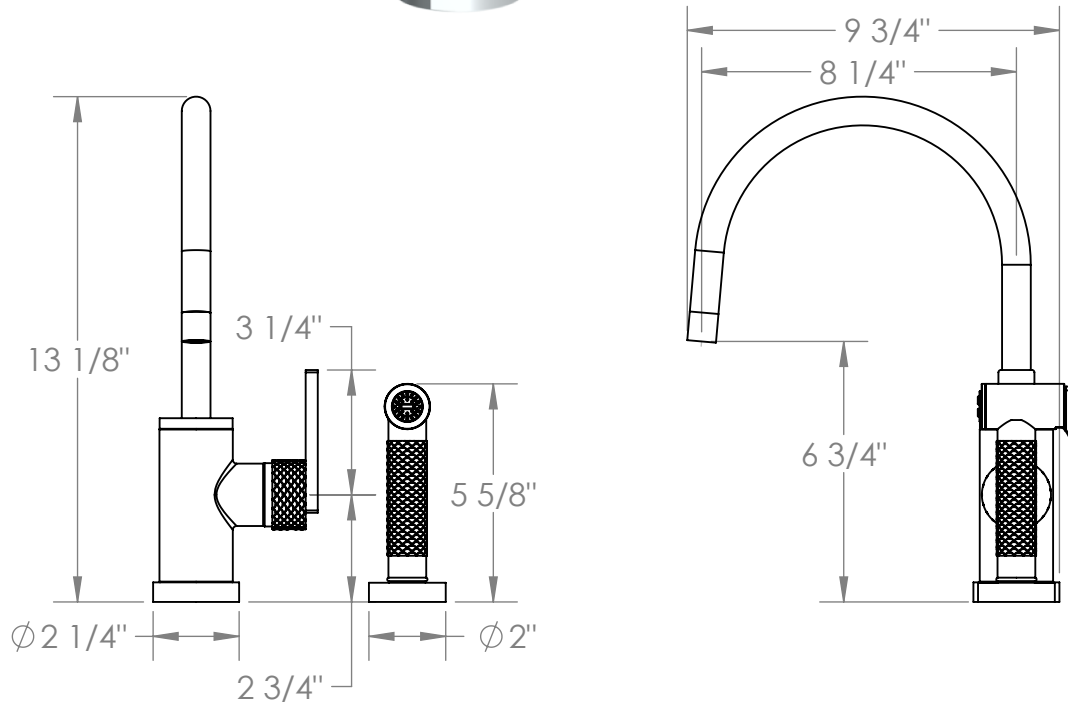

71-7.4G-LLD4

Deck Mounted 2 Hole Gooseneck Kitchen Set

Includes Side Spray

Faucet Flow Rate: 1.75 GPM

Meets the applicable requirements of ASME A112.18.1-2005/CSA B125.1-05, entitled "Plumbing Supply Fittings"

71-7.4G-LLP5

Deck Mounted 2 Hole Gooseneck Kitchen Set

Includes Side Spray

Faucet Flow Rate: 1.75 GPM

Meets the applicable requirements of ASME A112.18.1-2005/CSA B125.1-05, entitled "Plumbing Supply Fittings"

WATERMARK DESIGNS 8/27/2019

350 Dewitt Ave Brooklyn NY 11207 USA T 718 257 2800 F 718 257 2144 info@watermark-designs.com

71-7.4G-LLO6

Deck Mounted 2 Hole Gooseneck Kitchen Set

Includes Side Spray

Faucet Flow Rate: 1.75 GPM

Meets the applicable requirements of ASME A112.18.1-2005/CSA B125.1-05, entitled "Plumbing Supply Fittings"