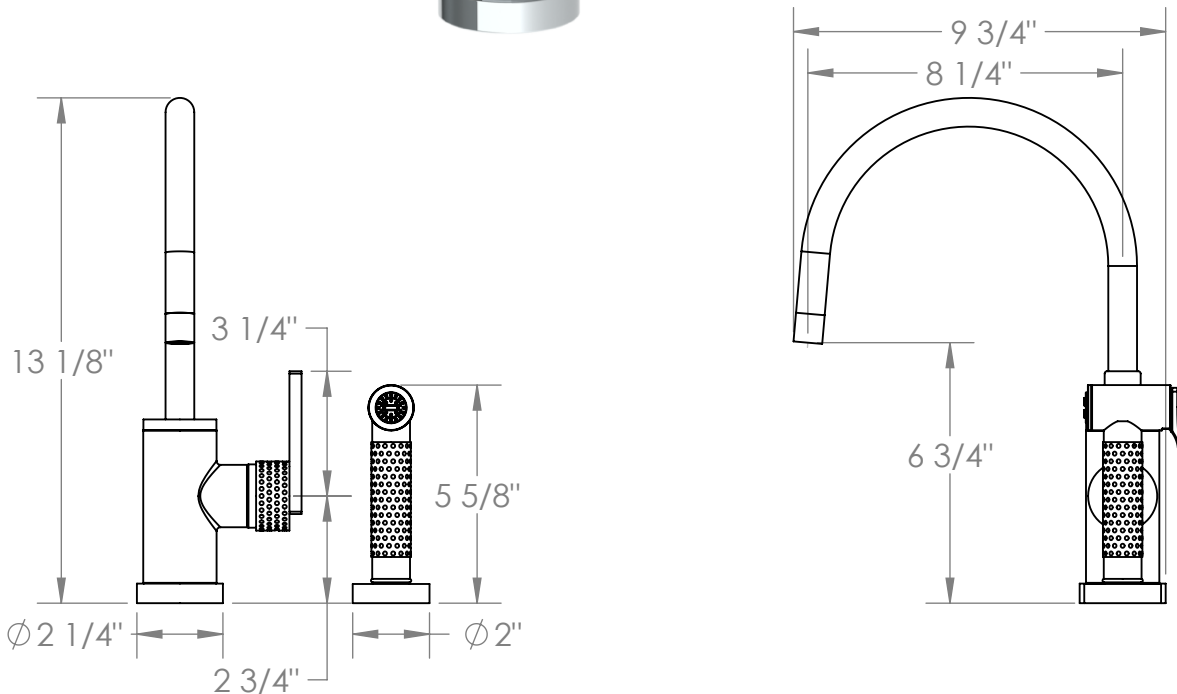

71-7.4G-LLD4

Deck Mounted 2 Hole Gooseneck Kitchen Set

Includes Side Spray

Faucet Flow Rate: 1.75 GPM

Meets the applicable requirements of ASME A112.18.1-2005/CSA B125.1-05, entitled "Plumbing Supply Fittings"

71-7.4G-LLP5

Deck Mounted 2 Hole Gooseneck Kitchen Set

Includes Side Spray

Faucet Flow Rate: 1.75 GPM

Meets the applicable requirements of ASME A112.18.1-2005/CSA B125.1-05, entitled "Plumbing Supply Fittings"

WATERMARK DESIGNS 8/27/2019

350 Dewitt Ave Brooklyn NY 11207 USA T 718 257 2800 F 718 257 2144 info@watermark-designs.com

71-7.4G-LLO6

Deck Mounted 2 Hole Gooseneck Kitchen Set

Includes Side Spray

Faucet Flow Rate: 1.75 GPM