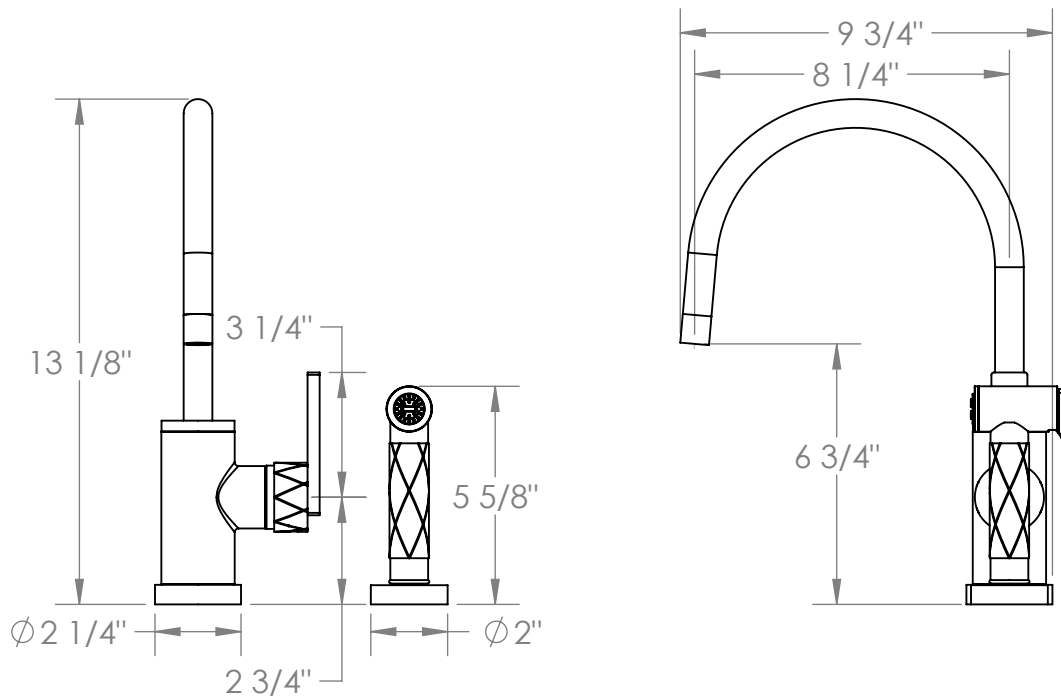

71-7.4G-LLD4

Deck Mounted 2 Hole Gooseneck Kitchen Set

Includes Side Spray

Faucet Flow Rate: 1.75 GPM

Meets the applicable requirements of ASME A112.18.1-2005/CSA B125.1-05, entitled "Plumbing Supply Fittings"

71-7.4G-LLP5

Deck Mounted 2 Hole Gooseneck Kitchen Set

Includes Side Spray

Faucet Flow Rate: 1.75 GPM

Meets the applicable requirements of ASME A112.18.1-2005/CSA B125.1-05, entitled "Plumbing Supply Fittings"

WATERMARK DESIGNS 8/27/2019

350 Dewitt Ave Brooklyn NY 11207 USA T 718 257 2800 F 718 257 2144 info@watermark-designs.com

71-7.4G-LLO6

Deck Mounted 2 Hole Gooseneck Kitchen Set

Includes Side Spray

Faucet Flow Rate: 1.75 GPM